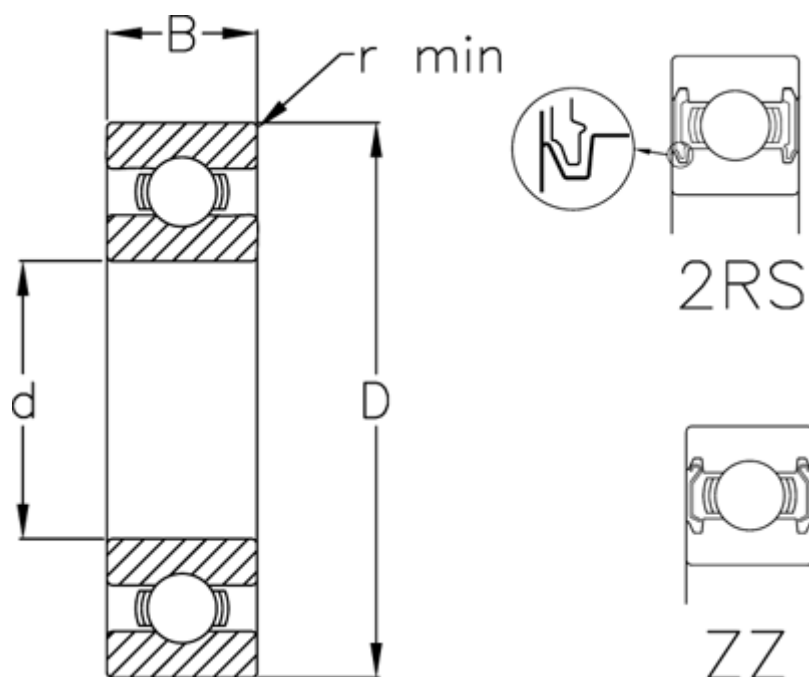

# Data Sheet

Article number: 5480030009039

Description: Single row ball bearing 6906 ZZ USDA H1  
d=30 D=47 B=9 stainless/spez. grease

## Measures

B	= 9	Weight (kg) = 0.048
d	= 30	
D	= 47	
Dynamic load C (kN)	= 7.25	
Max rpm greased	= 14000	
Max rpm oil lubricated	= 17000	
r min	= 0.3	
Static load C0 (kN)	= 5	